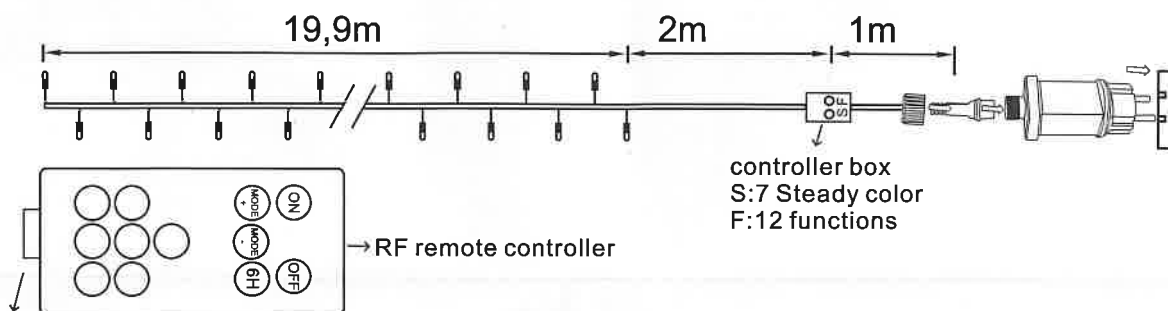

CHOICE Light Chain

200L LED Flashing Multi

705337

Technical Data

Voltage	24V
Power	20.5W
IP Class	IP44

RoHS

Pull the transparent slip when use the RF remote controller, CR2025 button battery included

Markslöjd intertrade AB
Gränevägen 5 S-511 62 Skene
Sweden
www.markslojd.com