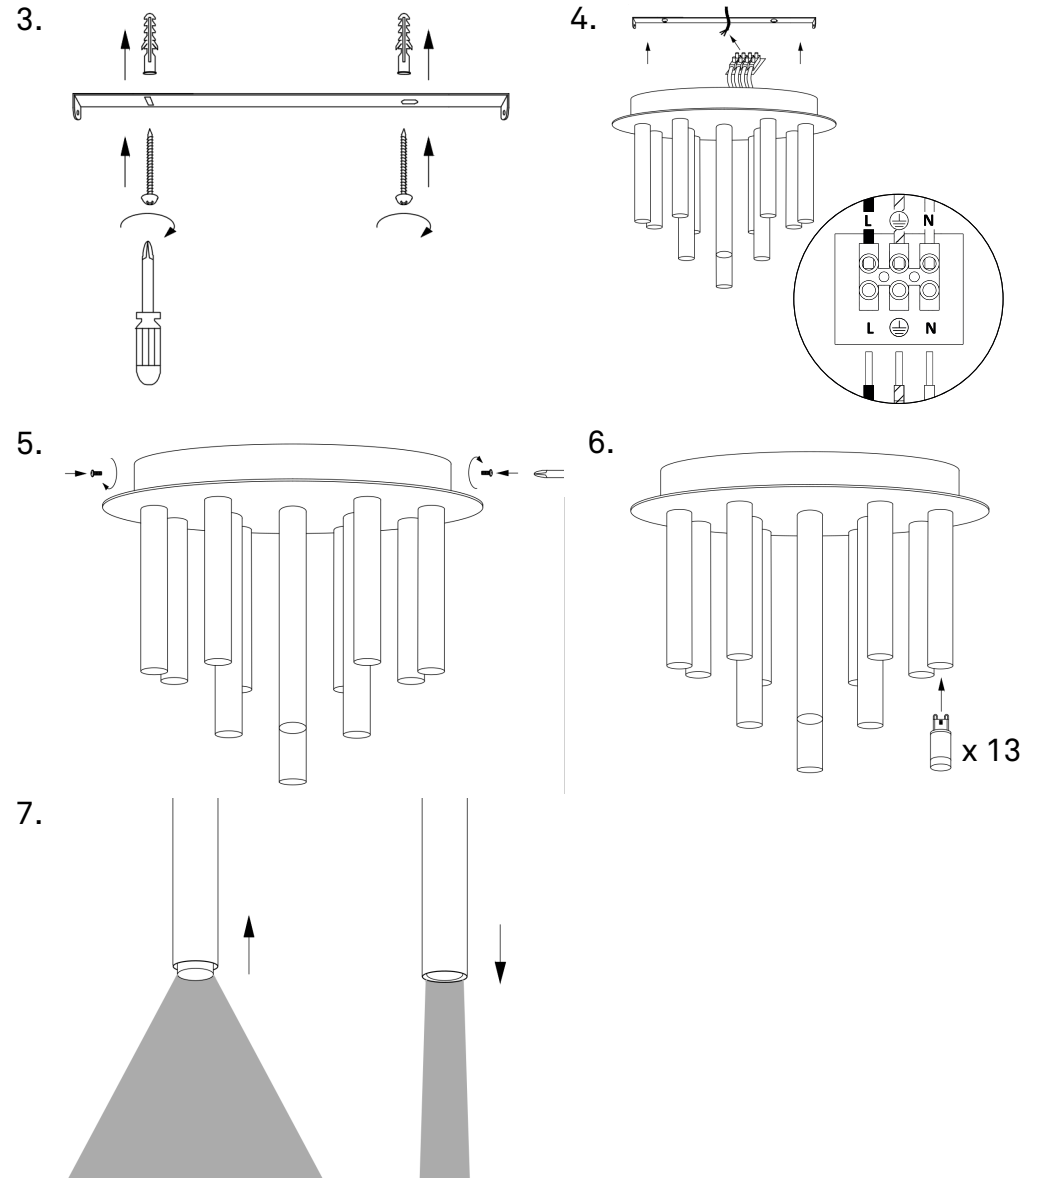

Gocce

Instructions

Art. no. 108504 Raw Brass
Art. no. 108505 Black

Tools needed for installation:

Light source G9

Thank you for purchasing this product from Markslöjd.
This product is made entirely or substantially in Europe.
We hope you will enjoy using this product and follow these
instructions to ensure correct installation and care.