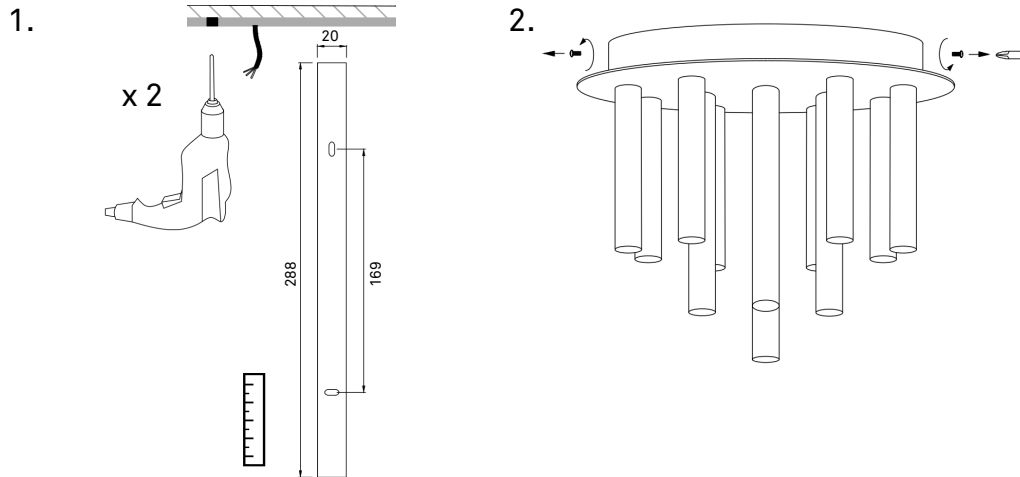

Gocce

Instructions

Art. no. 108504 Raw Brass
Art. no. 108505 Black

Tools needed for installation:

Light source G9

Thank you for purchasing this product from Markslöjd.
This product is made entirely or substantially in Europe.
We hope you will enjoy using this product and follow these
instructions to ensure correct installation and care.