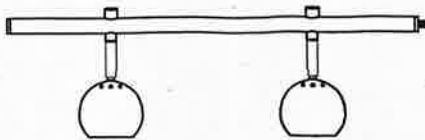

EXPAND

DESIGN BY MARKSLÖJD
107524/107541

Markslöjd AB
Gränevägen 5 S-511 62 Skene
Sweden
www.markslöjd.com

EXPAND

DESIGN BY MARKSLÖJD

107525/107542..
etc. see below list

107519/
107518

d: with different head or length

107524 GU10 Cylinder WH 70L
107541 GU10 Cylinder SN 70L

107525 GU10 Round WH 70L
107542 GU10 Round SN 70L

107526 E27 Cylinder WH 70L
107543 E27 Cylinder SN 70L

Important dimensions of drilling holes!