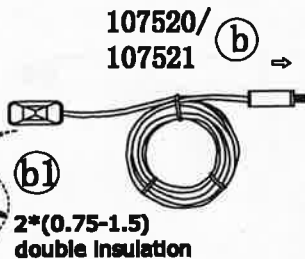

EXPAND

DESIGN BY MARKSLÖJD
107524/107541

Markslöjd AB
Gränevägen 5 S-511 62 Skene
Sweden
www.markslöjd.com

EXPAND

DESIGN BY MARKSLÖJD

107525/107542..
etc. see below list

107519/
107518

d: with different head or length

107524 GU10 Cylinder WH 70L
107541 GU10 Cylinder SN 70L

107525 GU10 Round WH 70L
107542 GU10 Round SN 70L

107526 E27 Cylinder WH 70L
107543 E27 Cylinder SN 70L

Important dimensions of drilling holes!