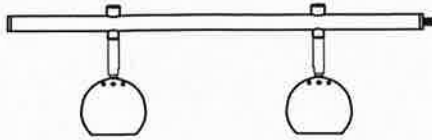

EXPAND

DESIGN BY MARKSLÖJD
107524/107541

Markslöjd AB
Gränevägen 5 S-511 62 Skene
Sweden
www.markslöjd.com

EXPAND

DESIGN BY MARKSLÖJD

107525/107542..
etc. see below list

107519/
107518

d: with different head or length

107524 GU10 Cylinder WH 70L
107541 GU10 Cylinder SN 70L

107525 GU10 Round WH 70L
107542 GU10 Round SN 70L

107526 E27 Cylinder WH 70L
107543 E27 Cylinder SN 70L

Important dimensions of drilling holes!