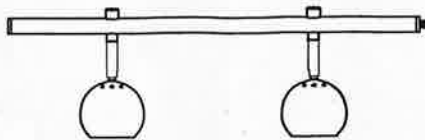

EXPAND

DESIGN BY MARKSLÖJD
107524/107541

Markslöjd AB
Gränevägen 5 S-511 62 Skene
Sweden
www.markslöjd.com

EXPAND

DESIGN BY MARKSLÖJD

107525/107542..
etc. see below list

107519/
107518

d: with different head or length

107524 GU10 Cylinder WH 70L
107541 GU10 Cylinder SN 70L

107525 GU10 Round WH 70L
107542 GU10 Round SN 70L

107526 E27 Cylinder WH 70L
107543 E27 Cylinder SN 70L

Important dimensions of drilling holes!