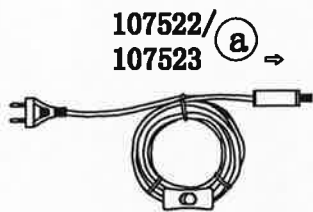

EXPAND

DESIGN BY MARKSLÖJD
107524/107541

Markslöjd AB
Gränevägen 5 S-511 62 Skene
Sweden
www.markslöjd.com

EXPAND

DESIGN BY MARKSLÖJD

107525/107542..
etc. see below list

107519/
107518

d: with different head or length

107524 GU10 Cylinder WH 70L
107541 GU10 Cylinder SN 70L

107525 GU10 Round WH 70L
107542 GU10 Round SN 70L

107526 E27 Cylinder WH 70L
107543 E27 Cylinder SN 70L

Important dimensions of drilling holes!