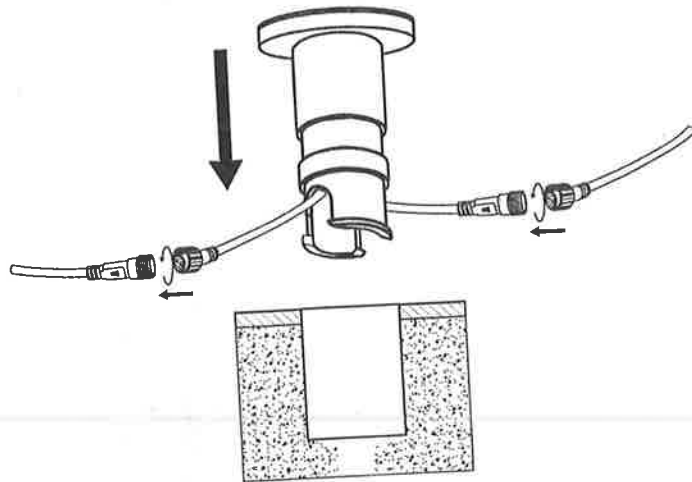

GARDEN 24 DECKLIGHT 45mm 3W black

GARDEN 24 DECKLIGHT 60mm 3W black

106934 106935

Technical Data

Voltage	24V
Power	3W
IP Class	IP 44

Markslojd AB
Gränevägen 5 S-511 62 Skene
Sweden
www.markslojd.com