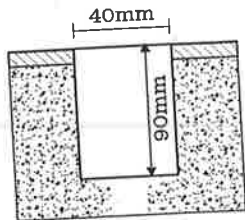

GARDEN 24 DECKLIGHT 45mm 3W black

GARDEN 24 DECKLIGHT 60mm 3W black

106934 106935

Technical Data

Voltage	24V
Power	3W
IP Class	IP 44

Markslojd AB
Gränevägen 5 S-511 62 Skene
Sweden
www.markslojd.com