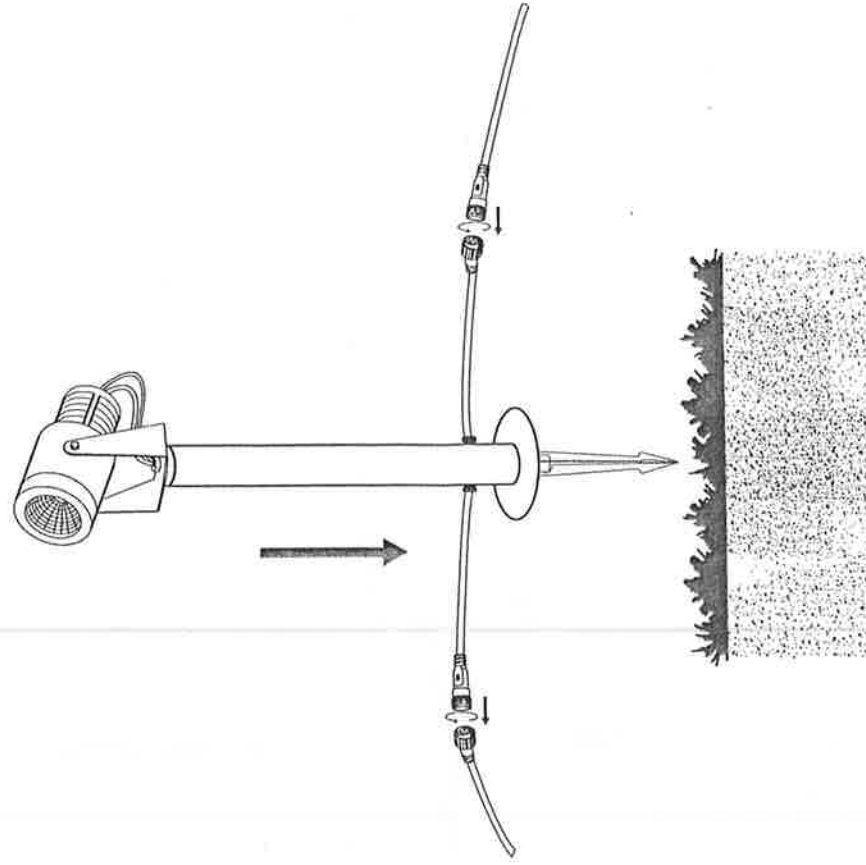

GARDEN 24 SPOT 6W Black

106932

Technical Data

Voltage	24V
Power	6W
IP Class	IP 44

Markslojd AB
Gränevägen 5 S-511 62 Skene
Sweden
www.markslojd.com