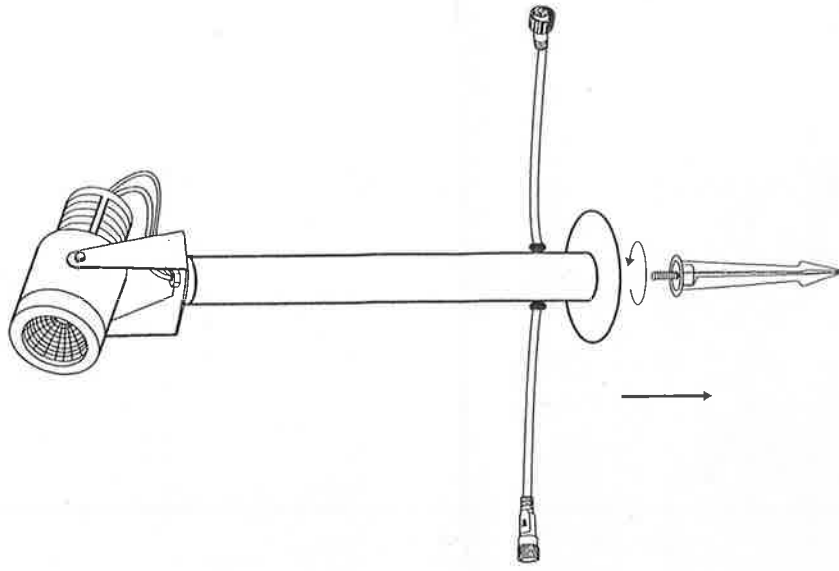

GARDEN 24 SPOT 6W Black

106932

Technical Data

Voltage	24V
Power	6W
IP Class	IP 44

Markslojd AB
Gränevägen 5 S-511 62 Skene
Sweden
www.markslojd.com